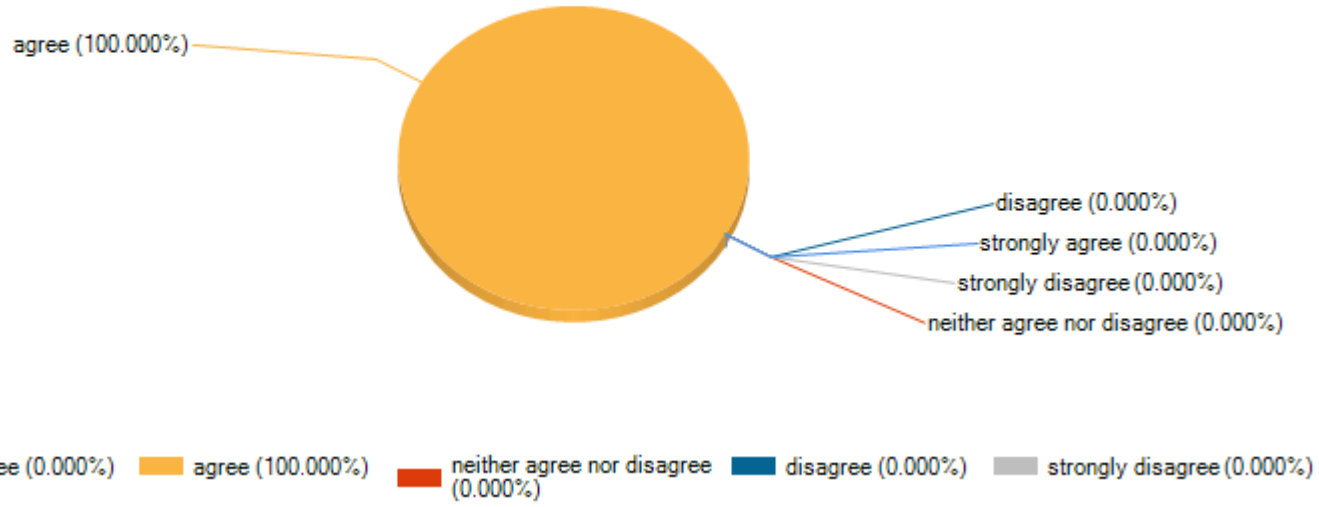

BANGABASI MORNING COLLEGE

Re-Accredited with Grade "A" by NAAC | Affiliated with the University of Calcutta

Feedback Name	Employers feedback
Session	2023-2024

Ability to contribute to the goal of the organization

Technical knowledge/skill Ability to manage/leadership Innovativeness

Creativity

Relationship with seniors/peers/subordinates

Involvement in social activities

Ability and motivation for social activity

Obligation to work beyond schedule if required

Overall impression about their performance

Print